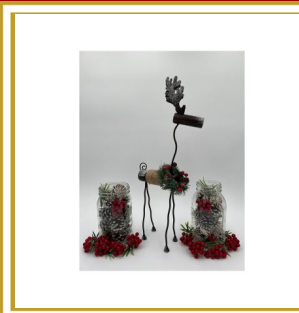

Item #	Order Name
R4M	Tall Snowy Gift Reindeer

- Our tall, snowy reindeer is approximately 19" tall, snow dusted with a faux wreath and crafted from high quality metal, ensuring durability and longevity so you can enjoy its beauty for years to come

$30.00

Organization Name : CHS Model UN

Contact Name : Kevin Wagner

Phone : 717-240-6800 x26132

Email : wagnerk@carliseschools.org