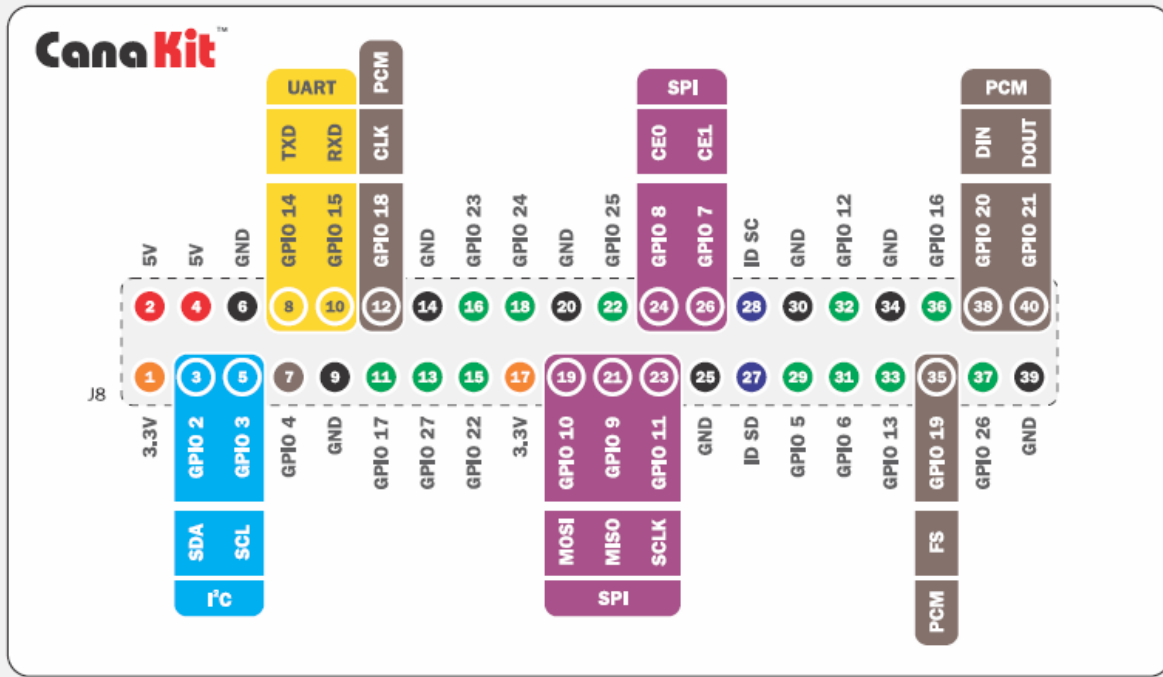

GPIO REFERENCE

Use the guide below to easily identify each of the 40-pins of the GPIO port.

GPIO REFERENCE

Use the guide below to easily identify each of the 40-pins of the GPIO port.